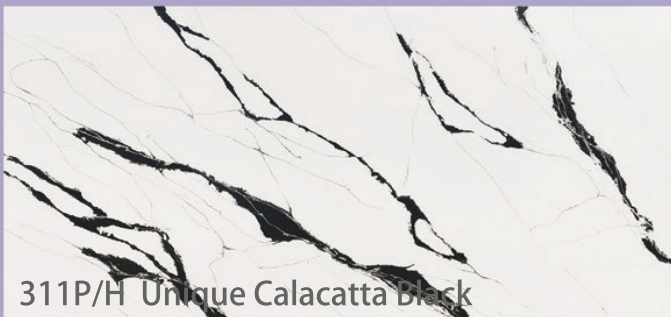

Sole Agent (Hong Kong, Macau)
Stonetech Supply Co. Limited 誠達建材有限公司
www.stonetech.com.hk Email : info@stonetech.com.hk
Flat 702-5, 7/F., Corn Yan Centre, 3 Jupiter Street, North Point, HK.
Tel : 2887 9398 Fax : 2887 8038

valid from Nov 2024